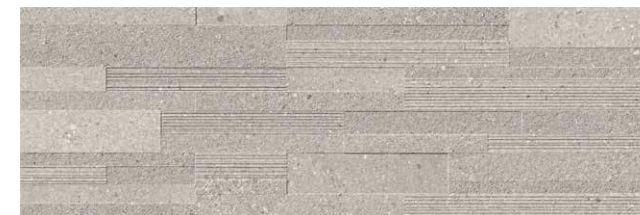

VINCENT STONE R120 WALL | 40x120 cm | B95

WHITE

GREY

WHITE

GREY

COLORES DISPONIBLES · AVAILABLE COLORS |

wall: VIENA R120 WHITE (40x120 cm), DECORADO VIENA R120 WHITE (40x120 cm).
floor: BARRICA 30 MIEL (30x120 cm).